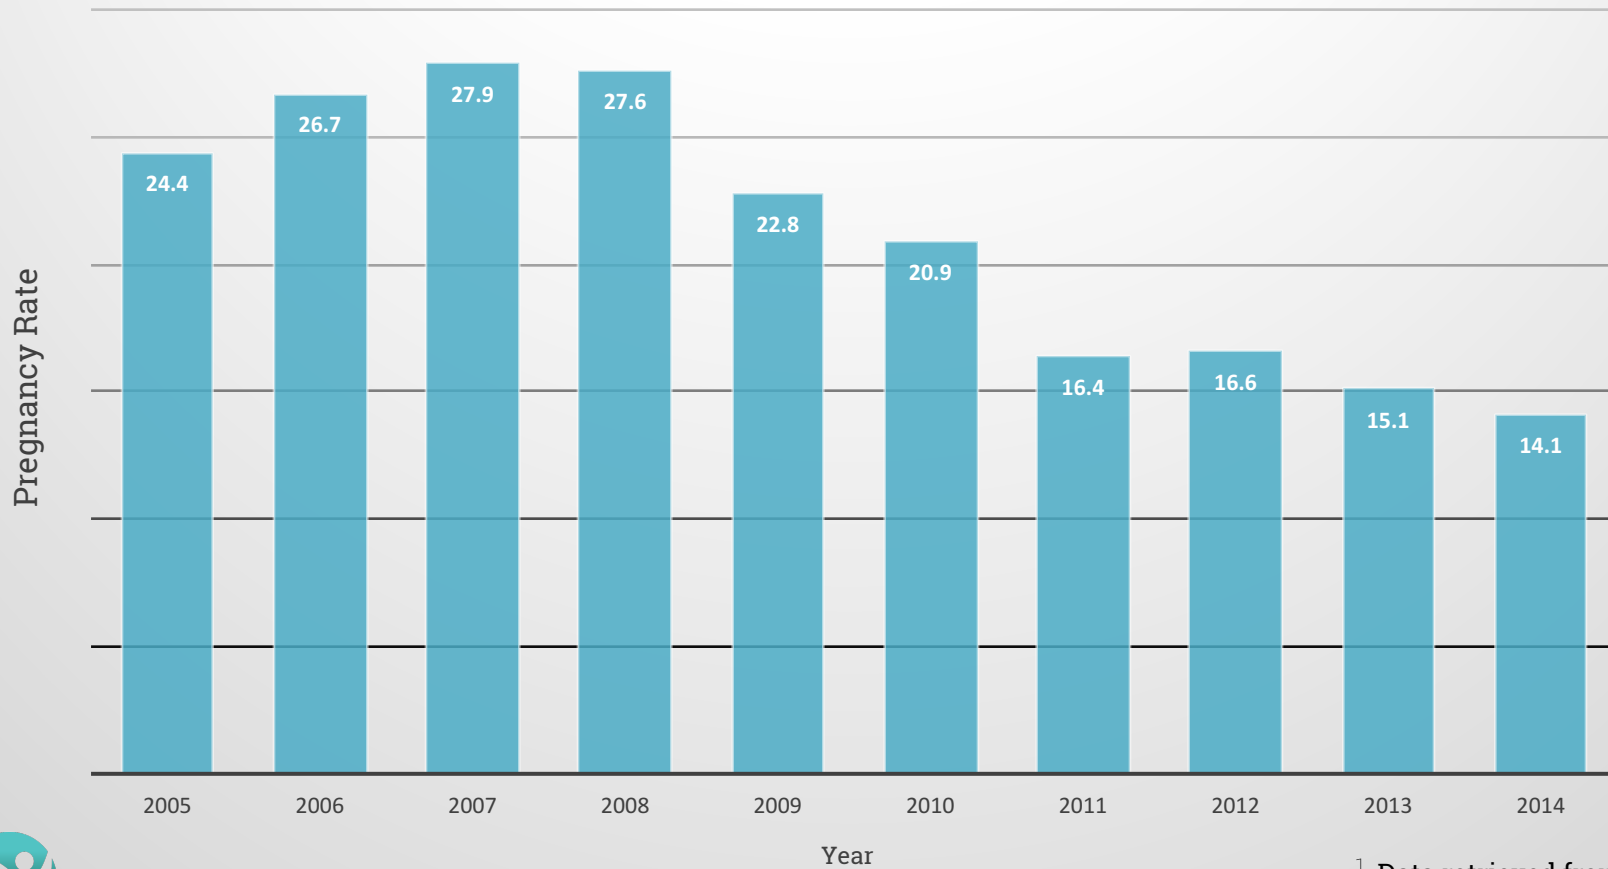

# Baldwin County, Alabama Teen Birth Rate Ten Year Graph (Females aged 10-19)<sup>1</sup>

<sup>1</sup> Data retrieved from ADPH,  
Center for Health Statistics